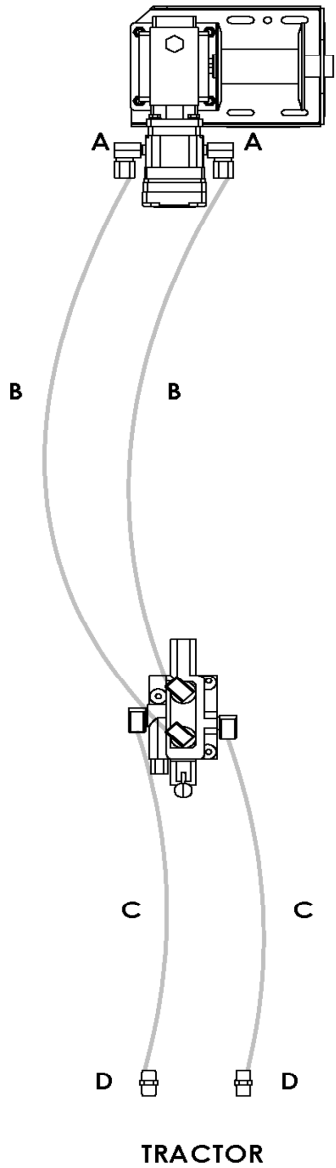

Hydraulic Valve Installation

Refer to [Figure 1](#) and [Figure 2](#) for assembly detail.

1. Replace the existing PTO bracket with the longer PTO bracket.
2. Remove the double hose holder from the existing PTO bracket and attach it to the longer PTO bracket.
3. Mount the hydraulic winch valve to the PTO bracket using the saddle pin and grip clip.
4. Connect the hydraulic hoses between the control valve and the winch.
5. Connect the hydraulic hoses between the control valve and the tractor. Place the hoses through the double hose holder when disconnected from the tractor.

Figure 1. Installing the Hydraulic Winch Valve and PTO Bracket

1	PTO Bracket	6	Lock Nut, 1/2"
2	Double Hose Holder	7	Hydraulic Valve Assembly
3	Bolt, 3/8" x 1"	8	Saddle Pin
4	Lock Nut, 3/8"	9	Grip Clip
5	Bolt, 1/2" x 1-1/4" (10" Series)		
	Bolt, 1/2" x 1-1/2" (13" Series)		

Figure 2. Installing the Hydraulic Hose Between the Control Valve and Winch

Part	Description
A	STEEL ELBOW 90. 1/2 FNPSM x 3/8 MNPT
B	FOR 10 SERIES: 3/8" x 132" HYDRAULIC HOSE
	FOR 13 SERIES: 1/2" x 150" HYDRAULIC HOSE
C	FOR 10 SERIES: 3/8" x 77" HYDRAULIC HOSE
	FOR 13 SERIES: 1/2" x 80" HYDRAULIC HOSE
D	PIONEER COUPLER