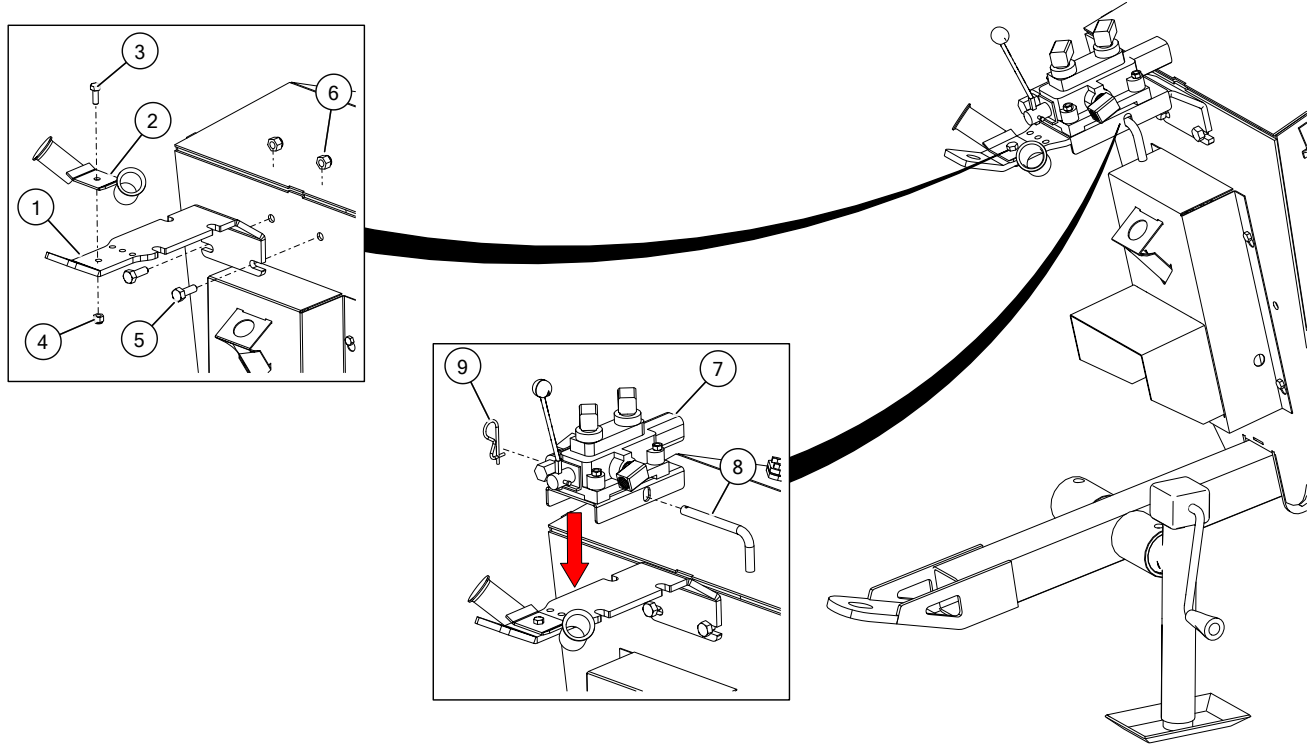

A336/A335 Hydraulic Valve Kit Portable Grain Auger Installation Instructions

Applicable Models:

Westfield MKX, Westfield X, AGI X, Hutchinson HX, Mayrath HX 10/13 Series

The Hydraulic Valve Kit allows you to raise and lower the swing-away from outside the tractor.

Hydraulic Valve Installation

Refer to [Figure 1](#) and [Figure 2](#) for assembly detail.

1. Replace the existing PTO bracket with the longer PTO bracket.
2. Remove the double hose holder from the existing PTO bracket and attach it to the longer PTO bracket.
3. Mount the hydraulic winch valve to the PTO bracket using the saddle pin and grip clip.
4. Connect the hydraulic hoses between the control valve and the winch.
5. Connect the hydraulic hoses between the control valve and the tractor. Place the hoses through the double hose holder when disconnected from the tractor.

Figure 1. Installing the Hydraulic Winch Valve and PTO Bracket

1	PTO Bracket	6	Lock Nut, 1/2"
2	Double Hose Holder	7	Hydraulic Valve Assembly
3	Bolt, 3/8" x 1"	8	Saddle Pin
4	Lock Nut, 3/8"	9	Grip Clip
5	Bolt, 1/2" x 1-1/4" (10" Series)		
	Bolt, 1/2" x 1-1/2" (13" Series)		

Figure 2. Installing the Hydraulic Hose Between the Control Valve and Winch

Part	Description
A	STEEL ELBOW 90. 1/2 FNPSM x 3/8 MNPT
B	FOR 10 SERIES: 3/8" x 132" HYDRAULIC HOSE
	FOR 13 SERIES: 1/2" x 150" HYDRAULIC HOSE
C	FOR 10 SERIES: 3/8" x 77" HYDRAULIC HOSE
	FOR 13 SERIES: 1/2" x 80" HYDRAULIC HOSE
D	PIONEER COUPLER